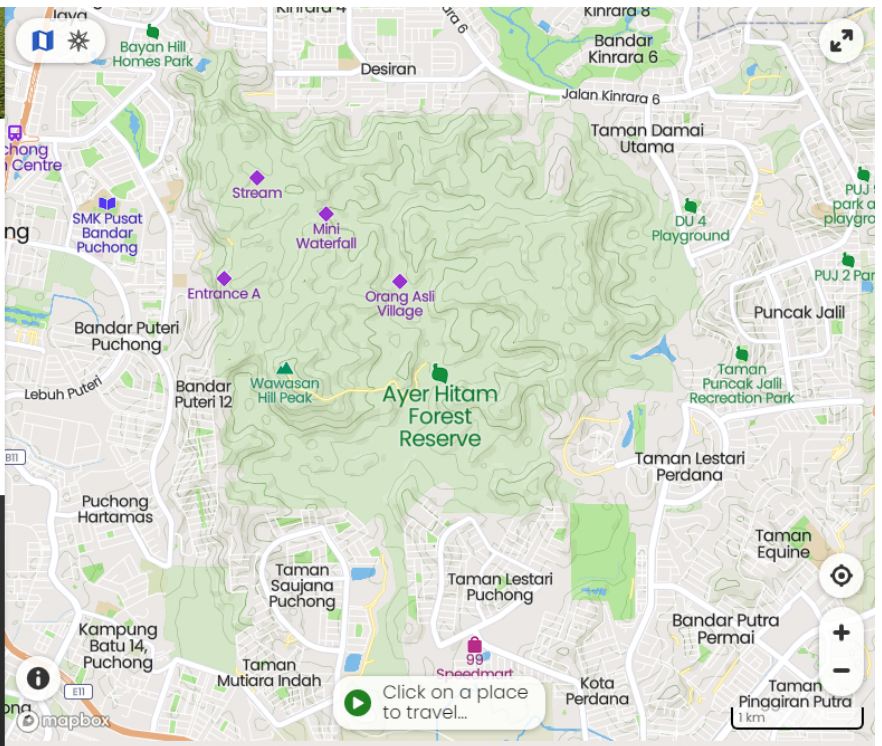

Asia SE Asia Malaysia

Ayer Hitam Forest Reserve

Ayer Hitam Forest Reserve is a 1248 hectares forest reserve managed by Universiti Putra Malaysia located in Puchong, Petaling, Selangor, Malaysia. The forest has actually been leased for 80 years to this university by the Selangor government.

Wikipedia

Map

Photo Map

Satellite

Directions

View deals from Booking.com

Search

Destination/property name:

Only show properties with free cancellation

Notable Places in the Area

Kinrara BK 5
Railway station

Kinrara BK5 LRT station is a Light Rapid Transit station in Bandar Kinrara, Puchong, Petaling District, Selangor, Malaysia. Kinrara BK 5 is situated 4 km north of Ayer Hitam Forest Reserve. Photo: Sirap bandung, CC BY-SA 4.0.

Bandar Puteri
Railway station

Bandar Puteri LRT station is a Light Rapid Transit station situated in Bandar Puteri, Puchong. Bandar Puteri is situated 4 km west of Ayer Hitam Forest Reserve. Photo: Wikimedia, CC BY-SA 4.0.