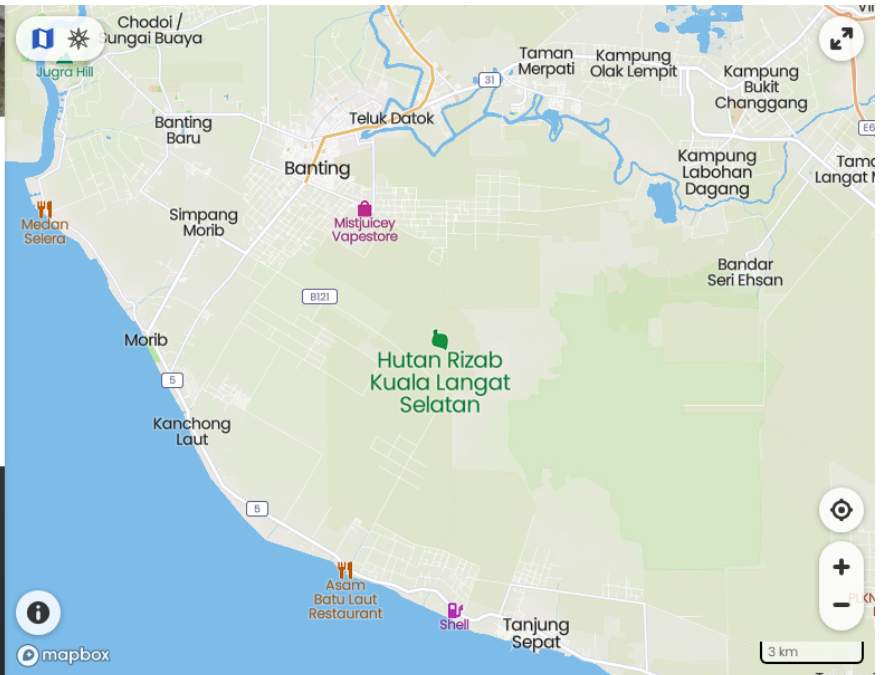

Localities in the Area

Teluk Datok

Suburb

Teluk Datok is the administrative capital of [Kuala Langat District](#), [Selangor](#), [Malaysia](#). Teluk Datok is situated 8 km north of [Hutan Rizab Kuala Langat Selatan](#).

Hutan Rizab Kuala Langat Selatan

OpenStreetMap

Bing Maps

Google Maps

MapQuest

Here WeGo

Type: Forest reserve

Location: [Selangor](#), [West Coast](#), [Malaysia](#), [Southeast Asia](#), [Asia](#)

Latitude

2.75° or 2° 45' north

Longitude

101.5333° or 101° 31' 59.9" east

Elevation

12 metres (39 feet)

GeoNames ID

1759554

Also Known As

Malay: [Hutan Rizab Kuala Langat Selatan](#)

[Kuala Langat South Forest Reserve](#)

mapbox

3 km

In the Area

Localities

-  **Kanchong Darat**
Hamlet, 7 km northwest
-  **Taman Delima**
Neighborhood, 8 km northwest
-  **Taman Baiduri**
Neighborhood, 7 km northwest
-  **Taman Manggis Jaya**
Neighborhood, 8 km north